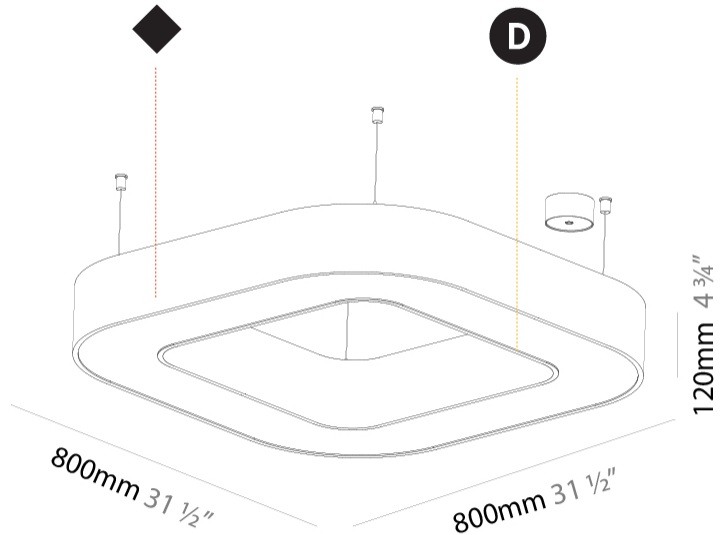

GENERAL

Series: Quantum
Brand: Prolicht
Division: Architectural
Mounting Type: Suspension
Mounting Location: Ceiling
Subcategory: Ambient

PHYSICAL

Shape: Square
Length (mm): 800
Length (in): 31 1/2
Width (mm): 800
Width (in): 31 1/2
Height (mm): 120
Height (in): 4 3/4
Max. Overall Height (mm): 2120
Max. Overall Height (in): 83 7/16
Light Distribution: Direct / Indirect
Weight (kg): 9.71
Weight (lbs): 21.44
Diffuser: [PMMA - Opal or Micro-Prism](#)
Fixture Finish: [SSR / BKV / CWI / CRY / HAB / UFT / ITA / RUA / FTG / MYG / LOD / PUS / FRO / FUP / KIA / POP / BLS / SPG / MEY / GOH / GUM / CHC / COM / ABZ / JAG / OBR / MOS / ROR](#)
Fixture Material: Aluminum

ELECTRICAL

Lamp Type: LED (Zhaga Standard)
Input Wattage (W): 40 / 20
Total Output Wattage (W): 48 / 38.4 (3500K)
Dimming: [Non-Dimming / Phase Dimming (120Vac only) / 0-10V Dimming](#)
Driver Included: Yes
Driver Location: Integrated
Driver Type: Constant Current - 120 / 277Vac
Driver Class: Class 2
Input Voltage (V): 120 - 277
Constant Current (MA): 350 / 800/400 (3500K)

LED

[Color Temperature (°K): 3000 / 3500 / 4000](#)
Max. Delivered Lumen (lm): 3690 / 3822 / 3900 Direct / 2560 / 2646 / 2700 Indirect
CRI: >80 CRI
Efficiency (%): 69.8
Lamp Life (hrs): 50000

OPTICAL

RATINGS AND CERTIFICATIONS

Certified By: Certified for North American Standards
IP rating: IP20

PROJECT
TYPE
SPECIFIER
QUANTITY
DATE