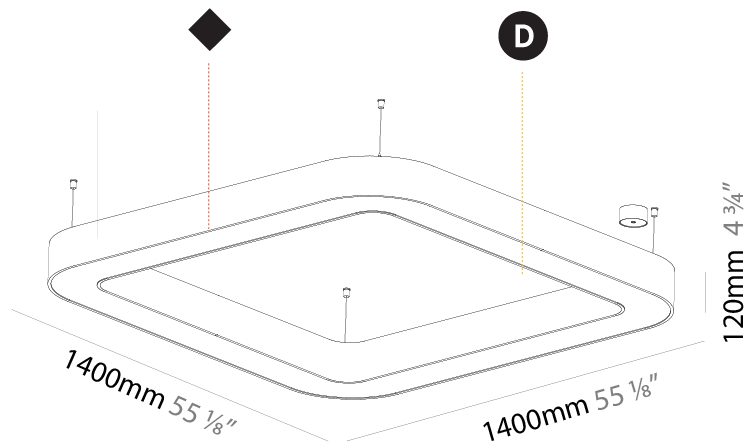

GENERAL

Series: Quantum
Brand: Prolicht
Division: Architectural
Mounting Type: Suspension
Mounting Location: Ceiling
Subcategory: Ambient

PHYSICAL

Shape: Square
Length (mm): 1400
Length (in): 55 1/8
Width (mm): 1400
Width (in): 55 1/8
Height (mm): 120
Height (in): 4 3/4
Max. Overall Height (mm): 2120
Max. Overall Height (in): 83 7/16
Light Distribution: Direct / Indirect
Weight (kg): 18.463
Weight (lbs): 40.62
Diffuser: [PMMA - Opal or Micro-Prism](#)
Fixture Finish: [SSR / BKV / CWI / CRY / HAB / UFT / ITA / RUA / FTG / MYG / LOD / PUS / FRO / FUP / KIA / POP / BLS / SPG / MEY / GOH / GUM / CHC / COM / ABZ / JAG / OBR / MOS / ROR](#)
Fixture Material: Aluminum

ELECTRICAL

Lamp Type: LED (Zhaga Standard)
Input Wattage (W): 120
Total Output Wattage (W): 96 / 76.8 (3500K)
Dimming: [Non-Dimming / Phase Dimming (120Vac only) / 0-10V Dimming](#)
Driver Included: Yes
Driver Location: Integrated
Driver Type: Constant Current - 120 / 277Vac
Driver Class: Class 2
Input Voltage (V): 120 - 277
Constant Current (MA): 350 / 800 (3500K)

LED

[Color Temperature (°K): 3000 / 3500 / 4000](#)
Max. Delivered Lumen (lm): 7380 / 7644 / 7800 Direct / 5120 / 5556 / 5400 Indirect
CRI: >80 CRI
Efficiency (%): 69.8
Lamp Life (hrs): 50000

OPTICAL

RATINGS AND CERTIFICATIONS

Certified By: Certified for North American Standards
IP rating: IP20

PROJECT
TYPE
SPECIFIER
QUANTITY
DATE